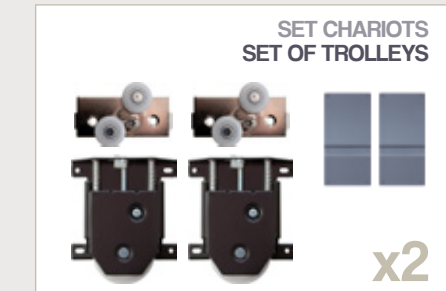

KP 70/2

Kit 2 panneaux 2 panels' Kit